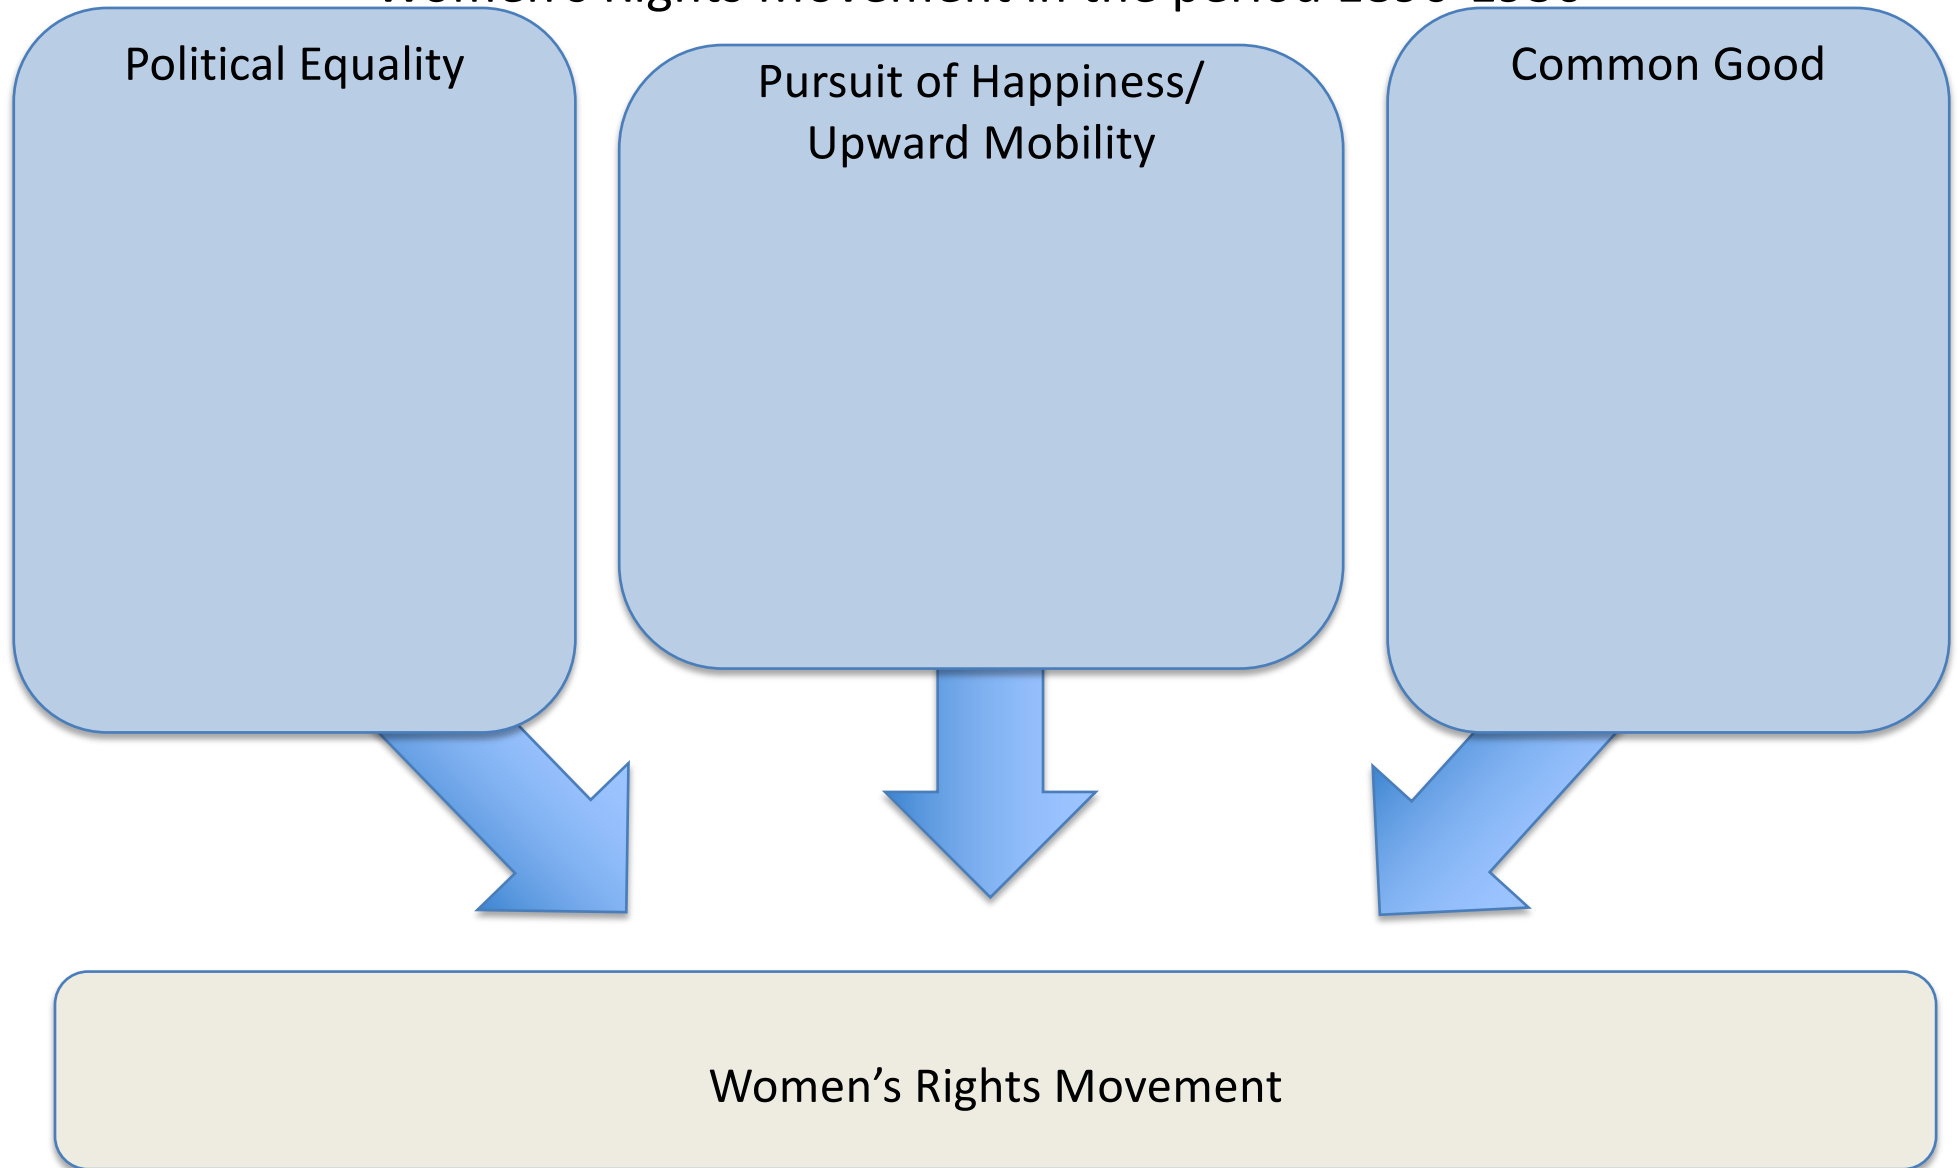

Continuity and Change

Evaluate the extent to which the Progressive Movement fostered change in the United States in the period 1890-1920

List Progressive
Politicians

Political: State and federal government

Economic: Workplace reforms

Social: Living conditions

Compare and Contrast

Compare and contrast the impact of religion on the US

Antebellum Era

Progressive Era

- Ideas:
- Impact on Women
- Impact on Immigrants
- Impact on Civil Rights
- Impact on Prohibition
- Impact on workplace

Causation

Evaluate the extent to which *ideas about democracy* contributed to the Women's Rights Movement in the period 1890-1930

*Other democratic values may be substituted